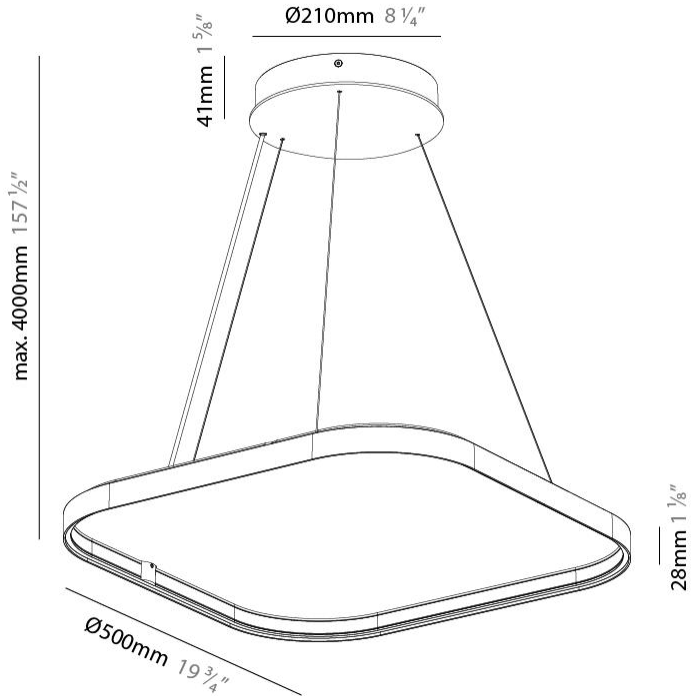

GENERAL

Series: Quantum Silhouette Acoustic
Partner: Prolicht
Division: Architectural
Installation: Suspension
Product Type: Acoustic
Mounting Location: Ceiling
Light Distribution: Direct

PHYSICAL

Shape: Square
Length (mm): 500
Length (in): 19 15/16
Width (mm): 500
Width (in): 19 15/16
Height (mm): 28
Height (in): 1 1/8
Weight (kg): 2.1
Fixture Finish: SSR / BKV / CWI / CRY / HAB / UFT / ITA / RUA / FTG / MYG / LOD / PUS / FRO / FUP / KIA / POP / BLS / SPG / MEY / GOH / CHC / COM / ABZ / JAG / OBR / MOS / ROR
Acoustic Finish: SFW / CYW / SEE / SYN / MTS / PMB / TTN / CYB / STO / DPE / BES / SHB / ARE / ANE / VRD / CRF
Fixture Material: Aluminum
Primary Material: Acoustic

ELECTRICAL

Lamp Type: LED
Input Wattage (W): 22
Total Output Wattage (W): 20
Dimming: Non-Dimming / 0-10V Dimming / Phase Dimming / DALI Dimming / MATTER Dimming
Driver Included: Yes
Driver Location: Integrated
Driver Type: Constant Current - Universal
Driver Class: Class 2
Input Voltage (V): 120
Constant Current (MA): 850mA

LED

Color Temperature (°K): 2700 / 3000
Max. Delivered Lumen (lm): 916 / 960
Nominal Lumen (lm): 2143 / 2246
CRI: >90 CRI
Lamp Life (hrs): 50000

OPTICAL

RATINGS AND CERTIFICATIONS

Certified By: Certified for North American Standards
IP rating: IP20