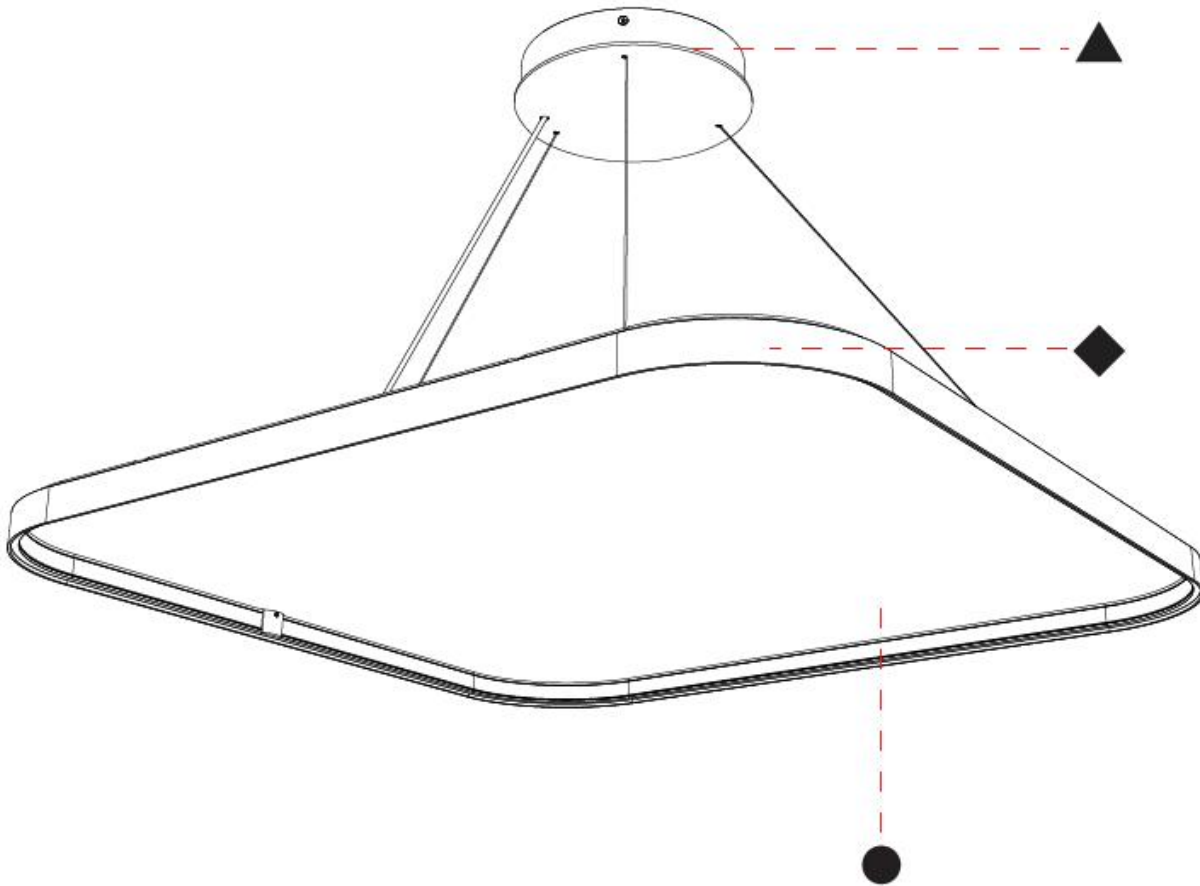

QUANTUM SILHOUETTE ACOUSTIC SUSPENSION

A3001068-

PROJECT	_____
TYPE	_____
SPECIFIER	_____
QUANTITY	_____
DATE	_____

A