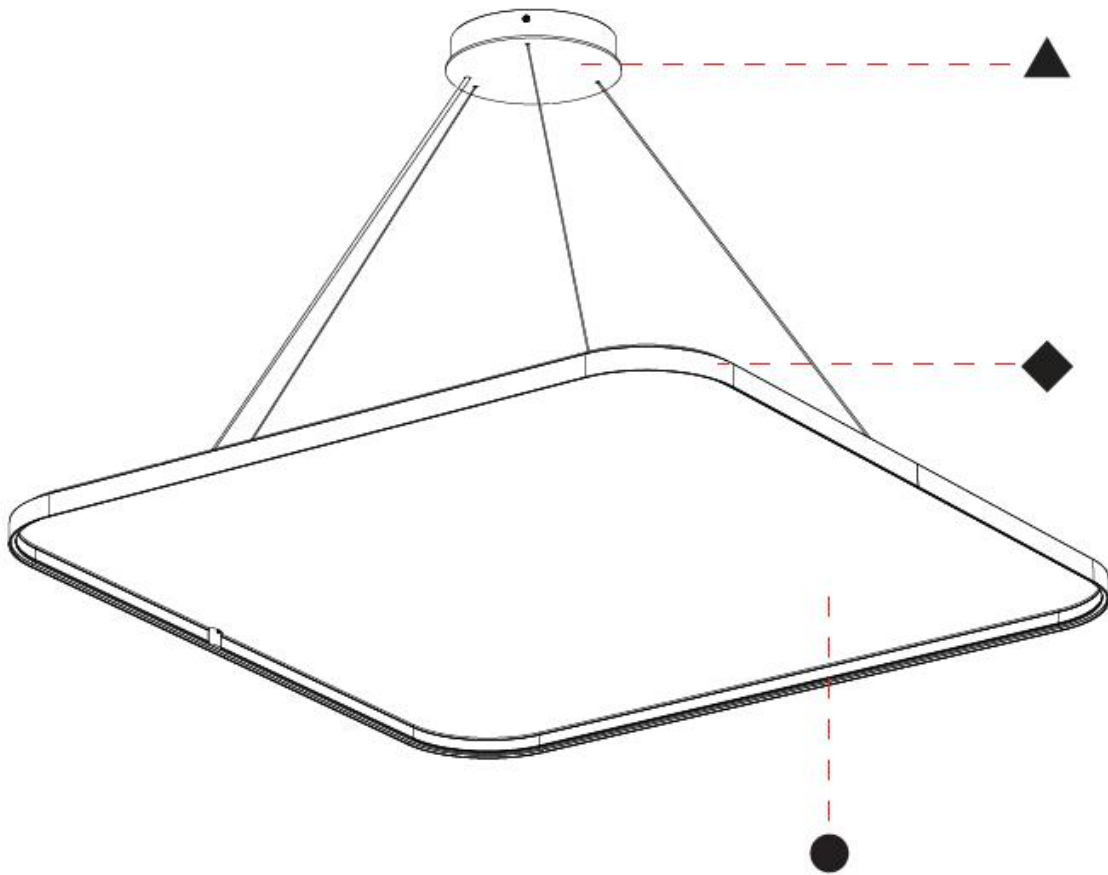

QUANTUM SILHOUETTE ACOUSTIC SUSPENSION

A3001069-

PROJECT	_____
TYPE	_____
SPECIFIER	_____
QUANTITY	_____
DATE	_____

A