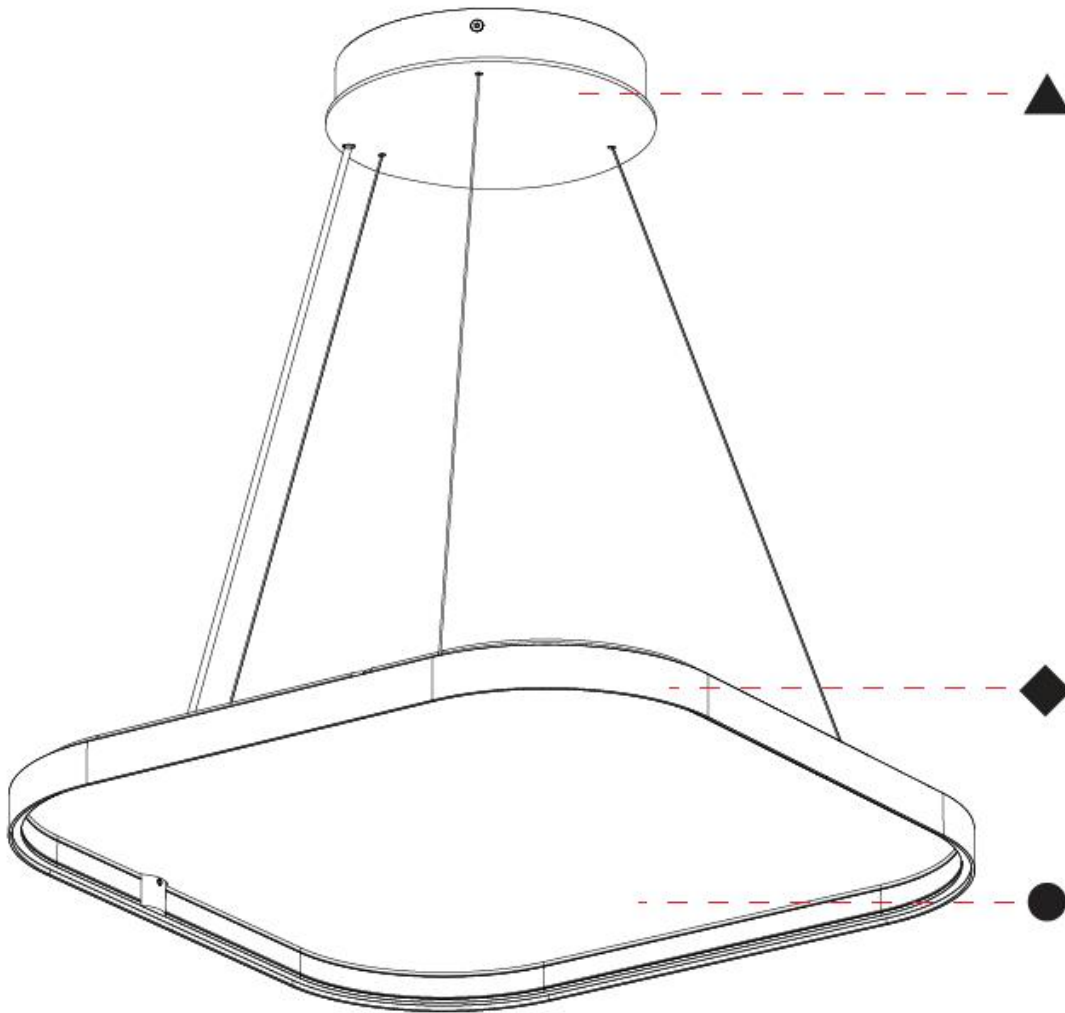

QUANTUM SILHOUETTE ACOUSTIC SUSPENSION

A3001067-

PROJECT	_____
TYPE	_____
SPECIFIER	_____
QUANTITY	_____
DATE	_____