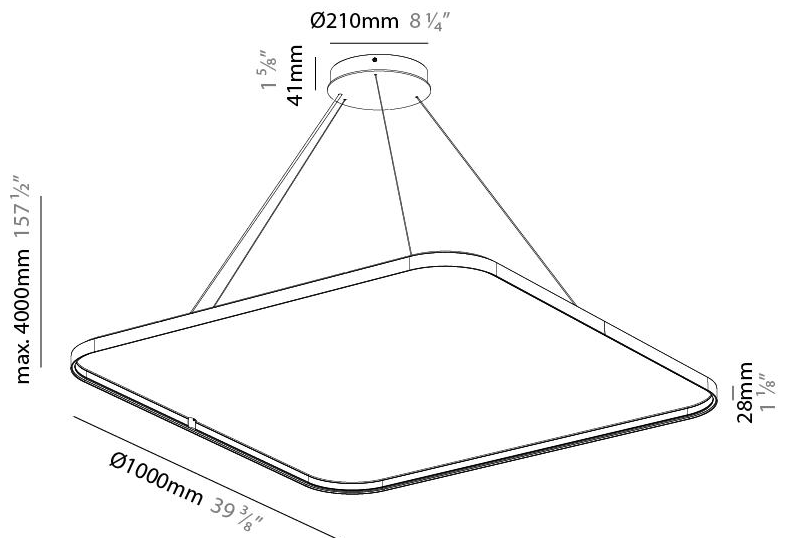

GENERAL

Series: Quantum Silhouette Acoustic
Partner: Prolicht
Division: Architectural
Installation: Suspension
Product Type: Acoustic
Mounting Location: Ceiling
Light Distribution: Direct

PHYSICAL

Shape: Round
Length (mm): 1000
Length (in): 39 3/8
Width (mm): 1000
Width (in): 39 3/8
Height (mm): 28
Height (in): 1 1/8
Weight (kg): 4.3

Fixture Finish: SSR / BKV / CWI / CRY / HAB / UFT / ITA / RUA / FTG / MYG / LOD / PUS / FRO / FUP / KIA / POP / BLS / SPG / MEY / GOH / CHC / COM / ABZ / JAG / OBR / MOS / ROR

Acoustic Finish: SFW / CYW / SEE / SYN / MTS / PMB / TTN / CYB / STO / DPE / BES / SHB / ARE / ANE / VRD / CRF

Fixture Material: Aluminum
Primary Material: Acoustic

ELECTRICAL

Lamp Type: LED
Input Wattage (W): 49
Total Output Wattage (W): 44.6
Dimming: Non-Dimming / 0-10V Dimming / Phase Dimming / DALI Dimming / MATTER Dimming
Driver Included: Yes
Driver Location: Integrated
Driver Type: Constant Current - Universal
Driver Class: Class 2
Input Voltage (V): 120
Constant Current (MA): 1850mA

LED

Color Temperature (°K): 2700 / 3000
Max. Delivered Lumen (lm): 1999 / 2094
Nominal Lumen (lm): 4677 / 4900
CRI: >90 CRI
Lamp Life (hrs): 50000

OPTICAL

RATINGS AND CERTIFICATIONS

Certified By: Certified for North American Standards
IP rating: IP20