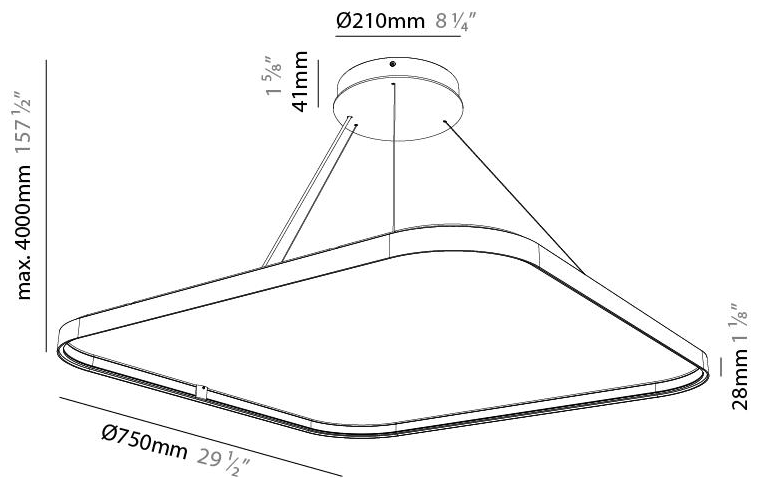

GENERAL

Series: Quantum Silhouette Acoustic
Partner: Prolicht
Division: Architectural
Installation: Suspension
Product Type: Acoustic
Mounting Location: Ceiling
Light Distribution: Direct

PHYSICAL

Shape: Round
Length (mm): 750
Length (in): 29 1/2
Width (mm): 750
Width (in): 29 1/2
Height (mm): 28
Height (in): 1 1/8
Weight (kg): 3.1

Fixture Finish: SSR / BKV / CWI / CRY / HAB / UFT / ITA / RUA / FTG / MYG / LOD / PUS / FRO / FUP / KIA / POP / BLS / SPG / MEY / GOH / CHC / COM / ABZ / JAG / OBR / MOS / ROR

Acoustic Finish: SFW / CYW / SEE / SYN / MTS / PMB / TTN / CYB / STO / DPE / BES / SHB / ARE / ANE / VRD / CRF

Fixture Material: Aluminum
Primary Material: Acoustic

ELECTRICAL

Lamp Type: LED
Input Wattage (W): 36
Total Output Wattage (W): 32.8
Dimming: Non-Dimming / 0-10V Dimming / Phase Dimming / DALI Dimming / MATTER Dimming
Driver Included: Yes
Driver Location: Integrated
Driver Type: Constant Current - Universal
Driver Class: Class 2
Input Voltage (V): 120
Constant Current (MA): 1350mA

LED

Color Temperature (°K): 2700 / 3000
Max. Delivered Lumen (lm): 1456 / 1526
Nominal Lumen (lm): 3409 / 3571
CRI: >90 CRI
Lamp Life (hrs): 50000

OPTICAL

RATINGS AND CERTIFICATIONS

Certified By: Certified for North American Standards
IP rating: IP20